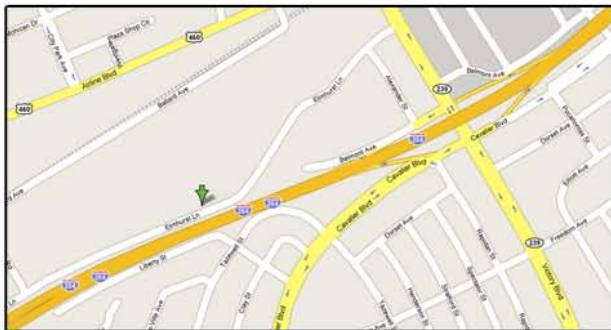

**2906 Elmhurst Lane
Portsmouth, VA 23701**

From the South:

Take 95 North to Route 58 East, take 264 East to the Victory Blvd. exit. At the bottom of the ramp make a left. At the second traffic light make a left onto Elmhurst Lane. We are about 1/4 mile on the right.

From the West:

Take 64 East to 664 East to 264 East. At the bottom of the ramp make a left. At the second traffic light make a left onto Elmhurst Lane. We are about 1/4 mile on the right.

From the East:

Go to 264 West after Ballentine Blvd - stay in the right two lanes. Pass Waterside Drive. Go through the downtown tunnel (left lanes) towards Portsmouth. After the Downtown tunnel take Exit 3 (Victory Blvd.) At the bottom of the ramp take a right. Make the first left (at the traffic light) onto Elmhurst Lane. Building is on the right.